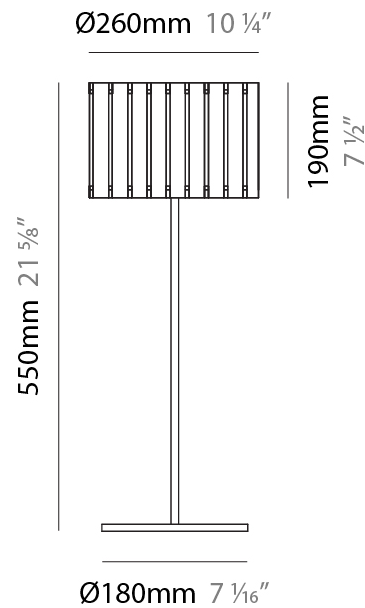

LUZ OCULTA WOOD PORTABLE

D54038-

base number   Finish Options   Finish Options

1. To build a product code in our configurator select the specify button on the base model # product page
2. To build a manual product code on this datasheet choose from the options listed below in blue font and add the suffix to the base model #

GENERAL

Series: Luz Oculta
Subseries: Luz Oculta Wood
Brand: Fambuena
Division: Design
Mounting Type: Portable
Mounting Location: Table
Subcategory: Table

PHYSICAL

Shape: Cylinder
Diameter (mm): 260
Diameter (in): 10 ¼
Height (mm): 550
Height (in): 21 ⅝
Light Distribution: Direct / Indirect
Fixture Finish: [DOW](#) / [NAT](#)
Holder Finish: BRA / BRZ
Fixture Material: Metal / Wood
Upon Request: Bolt Down

ELECTRICAL

Number of Lamps: 1
Lamp Type: LED Retrofit
Lamp Shape: B10
Bulb Included: Bulb Not Included
Max. Wattage Per Lamp (W): 4
Lamp Base: E12
Input Voltage (V): 120

LED

OPTICAL

RATINGS AND CERTIFICATIONS

Certified By: Certified for North American Standards
IP rating: IP20