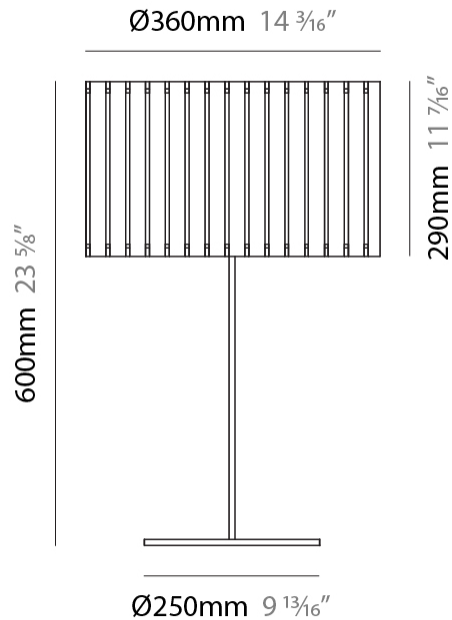

LUZ OCULTA WOOD PORTABLE

D54036- -

base number   Finish Options   Finish Options

1. To build a product code in our configurator select the specify button on the base model # product page
2. To build a manual product code on this datasheet choose from the options listed below in blue font and add the suffix to the base model #

GENERAL

Series: Luz Oculta
Subseries: Luz Oculta Wood
Brand: Fambuena
Division: Design
Mounting Type: Portable
Mounting Location: Table
Subcategory: Table

PHYSICAL

Shape: Cylinder
Diameter (mm): 360
Diameter (in): 14 ³/₁₆
Height (mm): 600
Height (in): 23 ⁵/₈
Light Distribution: Direct / Indirect
Fixture Finish: [DOW](#) / [NAT](#)
Holder Finish: BRA / BRZ
Fixture Material: Metal / Wood
Upon Request: Bolt Down

ELECTRICAL

Number of Lamps: 1
Lamp Type: LED Retrofit
Lamp Shape: A19
Bulb Included: Bulb Not Included
Max. Wattage Per Lamp (W): 7
Lamp Base: E26
Input Voltage (V): 120
Upon Request: 277Vac / GU24

LED

OPTICAL

RATINGS AND CERTIFICATIONS

Certified By: CSA Certified to UL and CSA Standards
IP rating: IP20